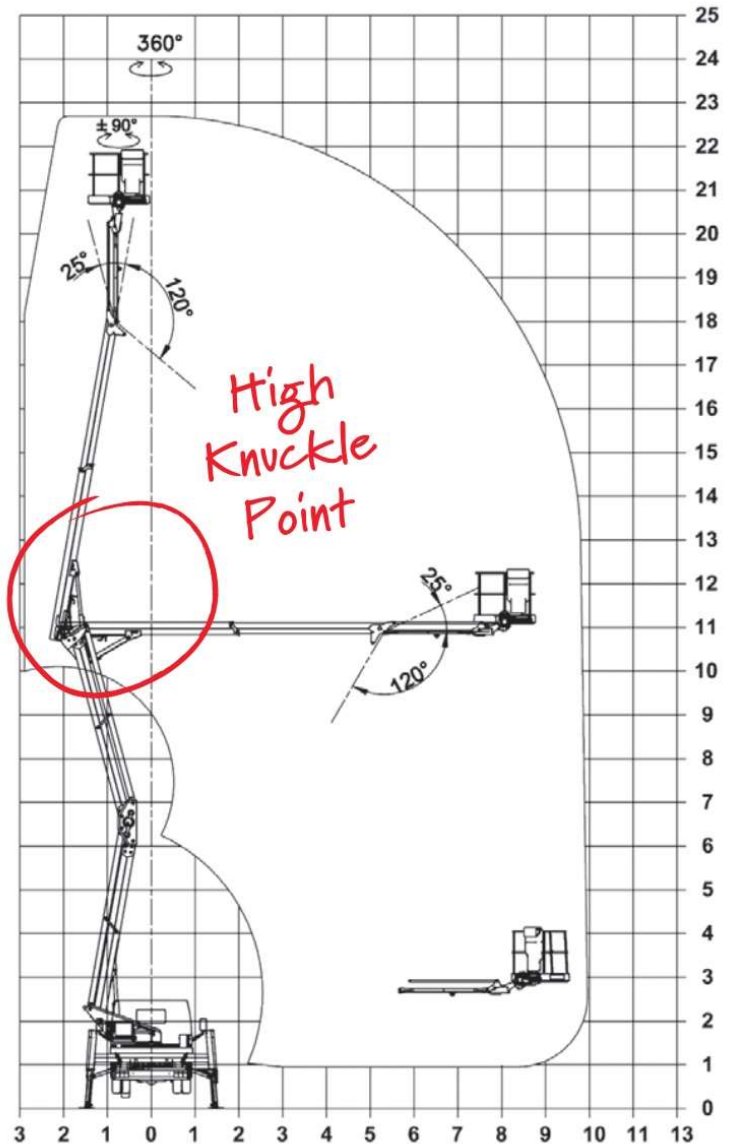

**1/2 Day**

Operated  
£435

**Sat / Sun**

Operated  
£635

2.60m (8'5")

6.59m (21'6")

Call **020 8408 1111**  
[info@homer-hire.co.uk](mailto:info@homer-hire.co.uk)

Jacking width is measured to the centre of the leg and does not include jack pads.  
All specs serve as a guideline only and are correct at the time of going to print.  
Homer reserve the right to change the specification without any prior notice.