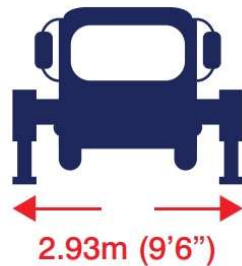

**1/2 Day**

Operated  
£435

**Sat / Sun**

Operated  
£635

2.60m (8'5")

6.59m (21'6")

Call **020 8408 1111**  
[info@homer-hire.co.uk](mailto:info@homer-hire.co.uk)

Jacking width is measured to the centre of the leg and does not include jack pads.  
All specs serve as a guideline only and are correct at the time of going to print.  
Homer reserve the right to change the specification without any prior notice.